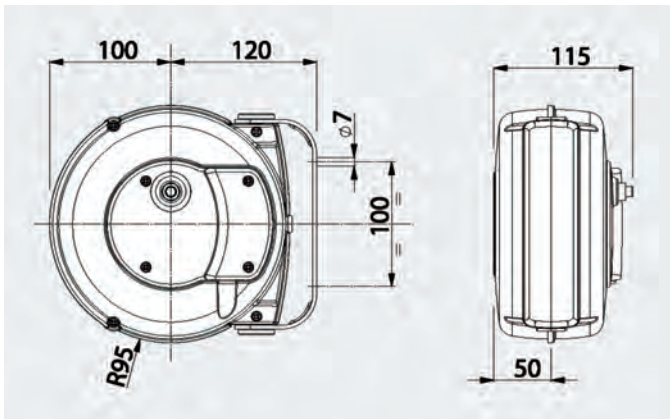

Cable Reeling Drums

Mini Reels

Series 9000 Mini Reels

SIMBAL series 9000 mini reels provide a cost effective solution for a wide range of single phase applications requiring relatively short payout lengths. The reels feature a shock resistant plastic external case and are fitted with a ratchet stop device every 500mm, this device can be easily disconnected if constant cable traction is required. The reels also include additional features as follows :

Features :

- IP42 Protection
- Brass Sliprings and brushes
- Max voltage - 230V
- H05VV - F Cable

Technical Data

Drum Ref	Cable size	Cable payout	Max power @ 20 deg C	
			Cable coiled	Cable uncoiled
9001	2c x 1.0mm ²	7 + 1m	1000W	1600W
9002	2c x 1.5mm ²	5 + 1m	1300W	1800W
9003	3c x 1.0mm ²	6 + 1m	1100W	1600W
9004	3c x 1.5mm ²	5 + 1m	1400W	1900W
9006	1c x 6mm ²	6 + 1m	Cable green / yellow without thermal protection suitable for earthing	

Manufactured according to standard:
Construit selon norme:
EN 61242 EN 60335-1

These products comply with Directives:
Produits conformes aux Directives:
2006/95/CE 2006/42/CE 2002/95/CE

100

mm
240 x 195 x 120
Kg 3.0